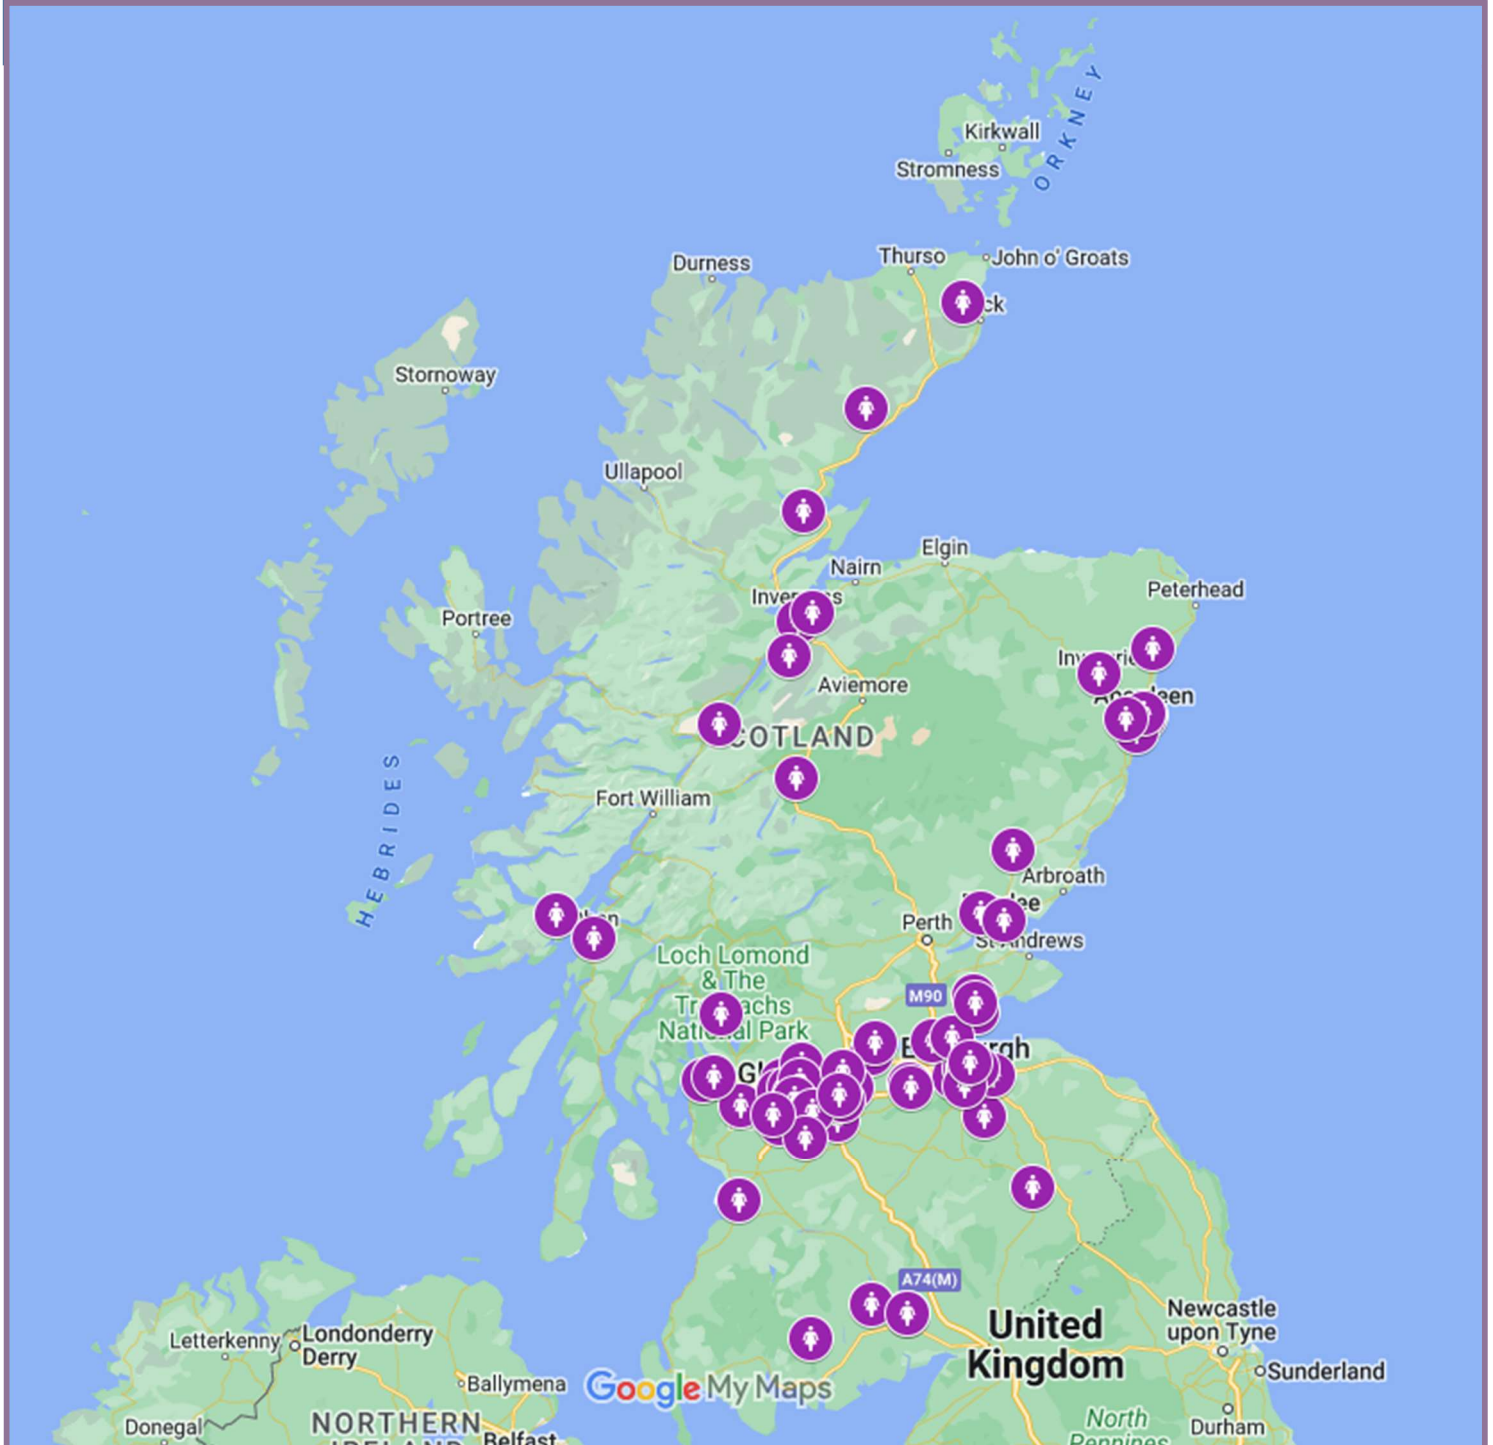

Male Violence Against Women & Girls

Survey Response Map 2022

VAWG Survey: Demographics

Age

| 16-24 | 25-34 | 35-44 | 45-54 | 55-64 | 65-74 | 75+ |
|-------|-------|-------|-------|-------|-------|------|
| 3.9% | 6.5% | 15.6% | 18.2% | 26% | 24.7% | 5.2% |

Ethnicity

| | |
|-----------------|-------|
| White Scottish | 49.4% |
| White British | 19.5% |
| Caucasian/White | 14.3% |
| White European | 3.9% |
| Black | 3.9% |
| African | 3.9% |
| Indian | 2.6% |
| Scots Irish | 1.3% |
| Sikh | 1.3% |