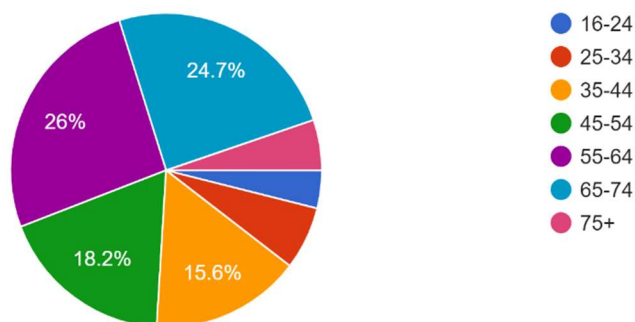

Male Violence Against Women & Girls

Survey Response Map 2022

VAWG Survey: Demographics

Age

| 16-24 | 25-34 | 35-44 | 45-54 | 55-64 | 65-74 | 75+ |
|-------|-------|-------|-------|-------|-------|------|
| 3.9% | 6.5% | 15.6% | 18.2% | 26% | 24.7% | 5.2% |

Ethnicity

| | |
|-----------------|-------|
| White Scottish | 49.4% |
| White British | 19.5% |
| Caucasian/White | 14.3% |
| White European | 3.9% |
| Black | 3.9% |
| African | 3.9% |
| Indian | 2.6% |
| Scots Irish | 1.3% |
| Sikh | 1.3% |