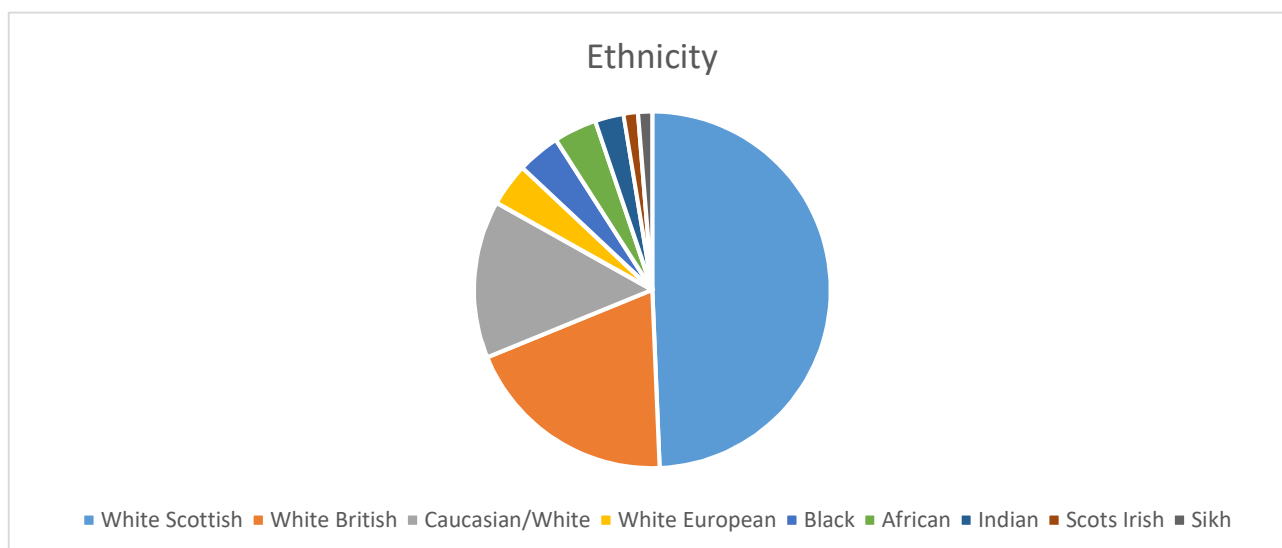

Male Violence Against Women & Girls

Survey Response Map 2022

VAWG Survey: Demographics

Age

| 16-24 | 25-34 | 35-44 | 45-54 | 55-64 | 65-74 | 75+ |
|-------|-------|-------|-------|-------|-------|------|
| 3.9% | 6.5% | 15.6% | 18.2% | 26% | 24.7% | 5.2% |

Ethnicity

| | |
|-----------------|-------|
| White Scottish | 49.4% |
| White British | 19.5% |
| Caucasian/White | 14.3% |
| White European | 3.9% |
| Black | 3.9% |
| African | 3.9% |
| Indian | 2.6% |
| Scots Irish | 1.3% |
| Sikh | 1.3% |